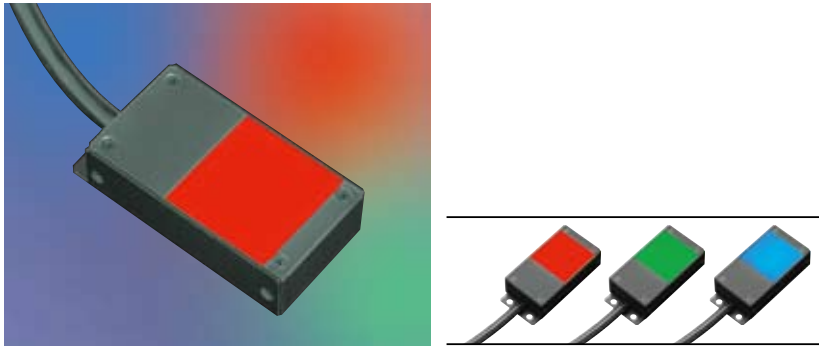

Full-color RGB Illuminations

RGB Series

Explanation of Model Code

MEBL-CRGB — **3CH**

Illumination Area
Dimensions (Length · Width)

Full-color RGB Illuminations

- Multi-color edge type backlight arranged with RGB LEDs in a compact body
- Capable of the individual control of each color (1 channel for each color)
- Optimum for ID inspection, experiment, and color filter inspection

Model	Emitted Color	Maximum Related Current IFM (A)	Dimensions of Illumination Area (mm)	Weight (g)	Product Code
MEBL-CRGB25-3CH	RGB	R : 0.03 G : 0.04 B : 0.04	25 X 25	80	A-2289
MEBL-CRGB10080-3CH	RGB	R : 0.28 G : 0.49 B : 0.49	100 X 80	500	A-2396

MEBL-CRGB25-3CH

MEBL-CRGB10080-3CH

Light Distribution Characteristic

MEBL-CRGB10080-3CH