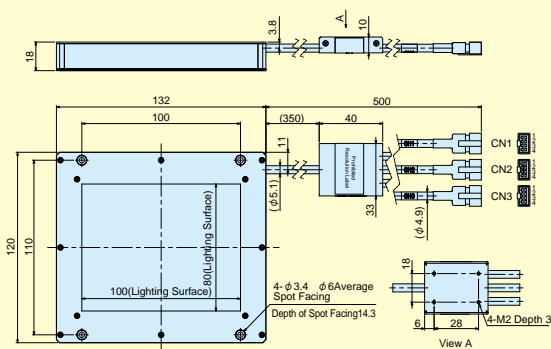

MEBL-CRGB10080-3CH