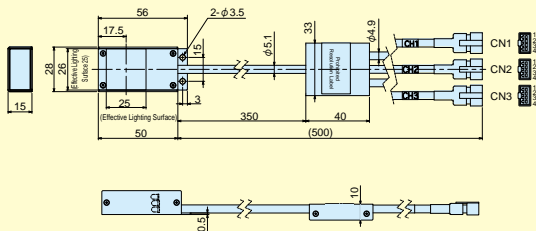

MEBL-CRGB25-3CH